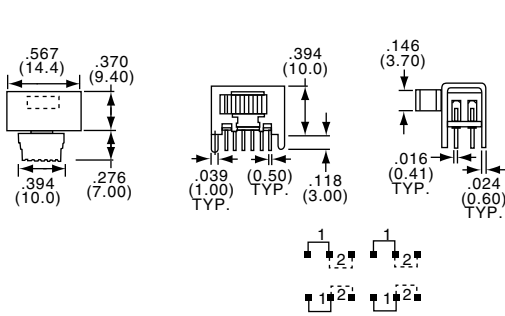

Slide Switches, Instrumentation Grade

SEE PAGE B20 FOR PRODUCT SPECIFICATIONS

4PDT

MSS4200R

Tyco Electronics	Alcoswitch	Plating
7-1437576-2	MSS4200R	Silver
7-1437576-3	MSS4200RG	Gold

4P3T

MSS4300

Tyco Electronics	Alcoswitch	Plating
7-1437576-5	MSS4300	Silver
7-1437576-6	MSS4300G	Gold