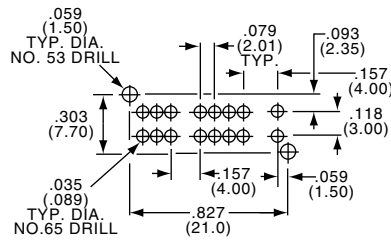

Slide Switches, Instrumentation Grade

SEE PAGE B20 FOR PRODUCT SPECIFICATIONS

4PDT

MSS4200R

Tyco Electronics	Alcoswitch	Plating
7-1437576-2	MSS4200R	Silver
7-1437576-3	MSS4200RG	Gold

4P3T

MSS4300

Tyco Electronics	Alcoswitch	Plating
7-1437576-5	MSS4300	Silver
7-1437576-6	MSS4300G	Gold