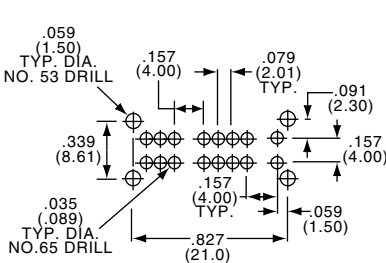

Slide Switches, Instrumentation Grade

SEE PAGE B20 FOR PRODUCT SPECIFICATIONS

4PDT

MSS4200R

Tyco Electronics	Alcoswitch	Plating
7-1437576-2	MSS4200R	Silver
7-1437576-3	MSS4200RG	Gold

4P3T

MSS4300

Tyco Electronics	Alcoswitch	Plating
7-1437576-5	MSS4300	Silver
7-1437576-6	MSS4300G	Gold