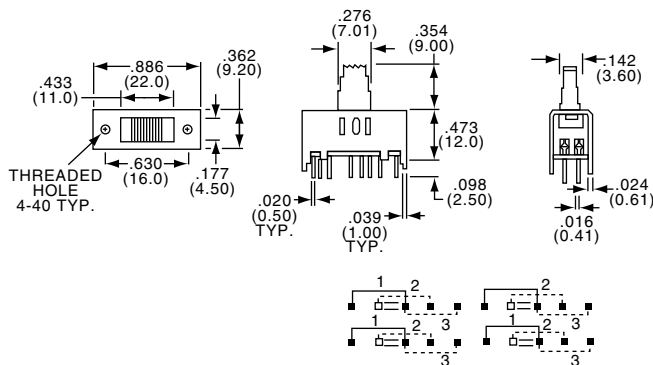

Slide Switches, Instrumentation Grade

SEE PAGE B20 FOR PRODUCT SPECIFICATIONS

4PDT

MSS4200R

Tyco Electronics	Alcoswitch	Plating
7-1437576-2	MSS4200R	Silver
7-1437576-3	MSS4200RG	Gold

4P3T

MSS4300

Tyco Electronics	Alcoswitch	Plating
7-1437576-5	MSS4300	Silver
7-1437576-6	MSS4300G	Gold