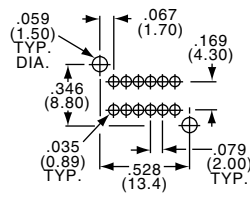

Slide Switches, Instrumentation Grade

SEE PAGE B20 FOR PRODUCT SPECIFICATIONS

4PDT

MSS4200R

Tyco Electronics	Alcoswitch	Plating
7-1437576-2	MSS4200R	Silver
7-1437576-3	MSS4200RG	Gold

4P3T

MSS4300

Tyco Electronics	Alcoswitch	Plating
7-1437576-5	MSS4300	Silver
7-1437576-6	MSS4300G	Gold