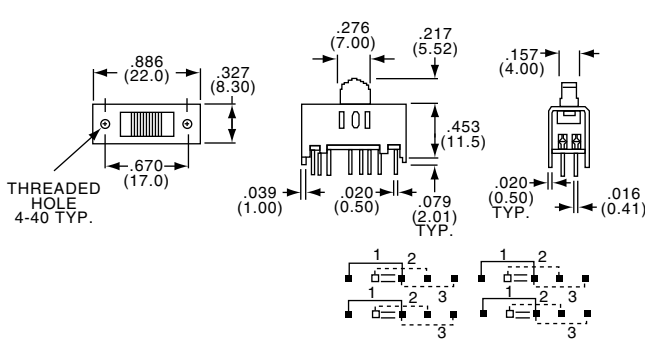

Slide Switches, Instrumentation Grade

SEE PAGE B20 FOR PRODUCT SPECIFICATIONS

4PDT

MSS4200R

Tyco Electronics	Alcoswitch	Plating
7-1437576-2	MSS4200R	Silver
7-1437576-3	MSS4200RG	Gold

4P3T

MSS4300

Tyco Electronics	Alcoswitch	Plating
7-1437576-5	MSS4300	Silver
7-1437576-6	MSS4300G	Gold